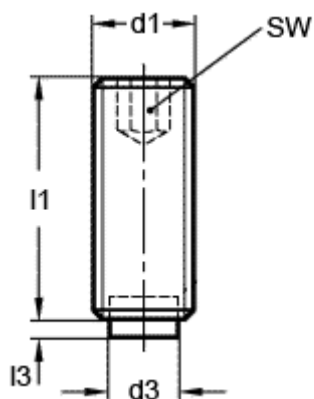

Data Sheet

Article number: 20931670A

Description: E+G Grub screw
GN 913.3-M10-63-KU

Measures

$d1 = M10$

$d3 = 7$

$l1 = 63.0$

$l3 = 1.9$

$SW = 5.0$